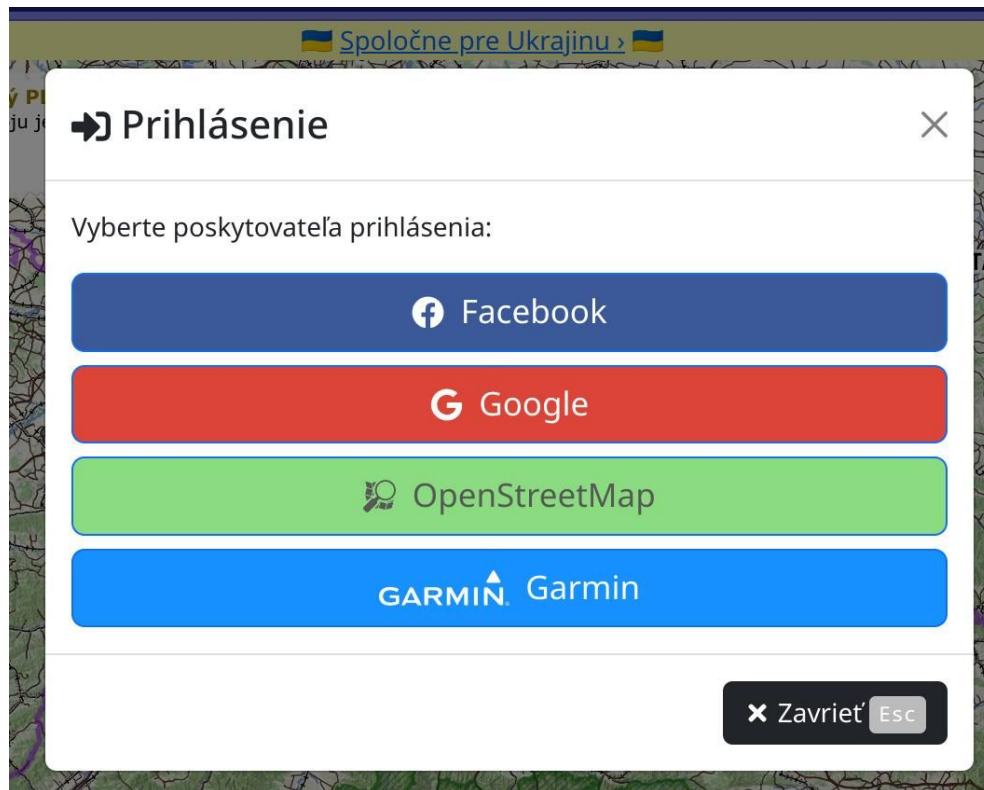

Podpora pre zariadenia

GARMIN®

CONAN s.r.o.