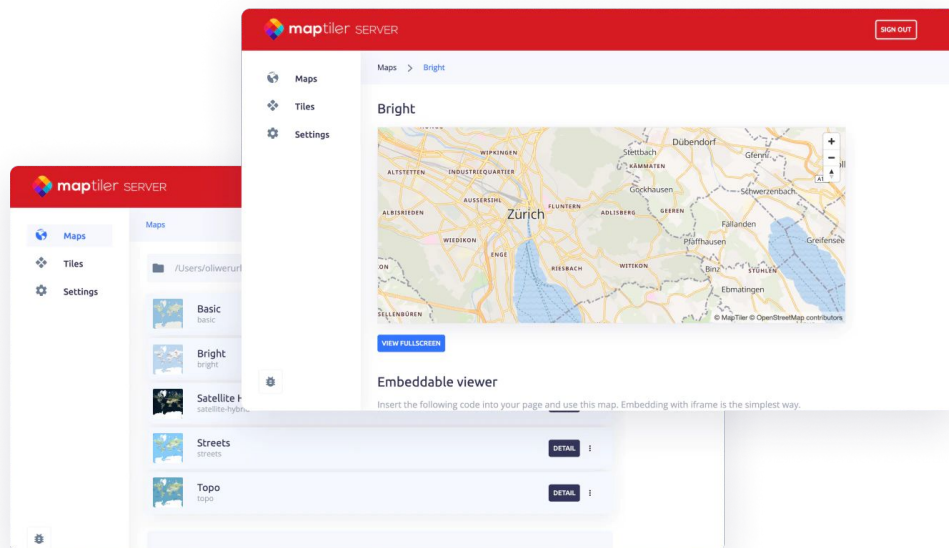

Basemaps

Popular Simple Navigation Terrain Others All

-  **Streets**
The first-class world map for mobility, transit and navigation.
-  **Satellite Hybrid**
Up-to-date, seamless imagery for the whole world with context
-  **Basic**
The perfect lightweight and informative base map

Streets

More about this map... ✕

MapTiler Server & Data

- Zdarma lze stáhnout OSM data, Server, další testovací datasets a mapové styly
- Server běží na Linuxu, Windows a Macu (GUI wizard a web UI)
- Nginx s HTTPS
- Napojení na Postgre